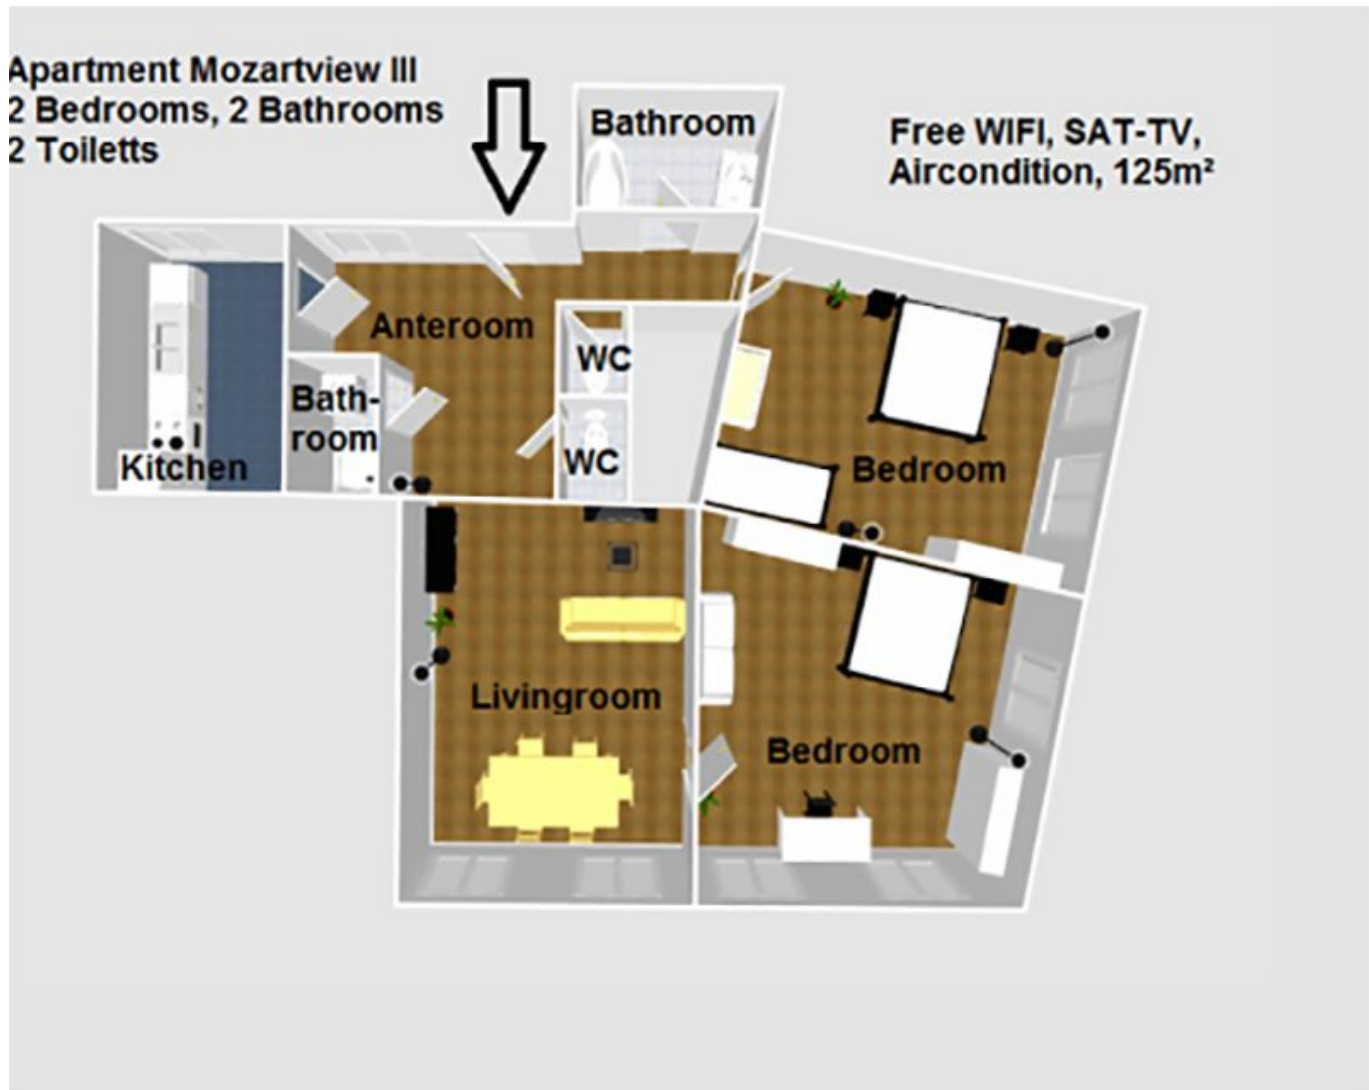

APARTMENT MOZARTVIEW III 1-6P

1010 Wien, Opernring 23

APARTMENT MOZARTVIEW III 1-6P

This Apartment is located directly in the center of vienna next to vienna state opera! available for 1-6 Guests 2 Bedrooms, 2 Bathrooms, Livingroom, Kitchen, Free WIFI-Internet, AirCondition The apartment Mozartview III is located in the heart of Vienna. Fully air-conditioned, free wifi, 2 bedrooms and 2 bathrooms leave nothing to be desired! In a few minutes you can reach all the attractions that the city has to offer! Allow yourself a little luxury!

Bedroom facilities

	Einzel Betten	Doppel Betten	Extra Betten
Schlafzimmer 1	1	1	-
Schlafzimmer 2	-	1	-

Bathroom facilities

	WC	Shower	Tub
Badezimmer 1	-	1	-
Badezimmer 2	-	-	1
WC 1	1	-	-
WC 2	1	-	-

➤ APPROACH

By car

For a detailed description use the route planner which is available on the apartment page free of charge.

PICTURES

 FLOOR PLAN

 **MAP**